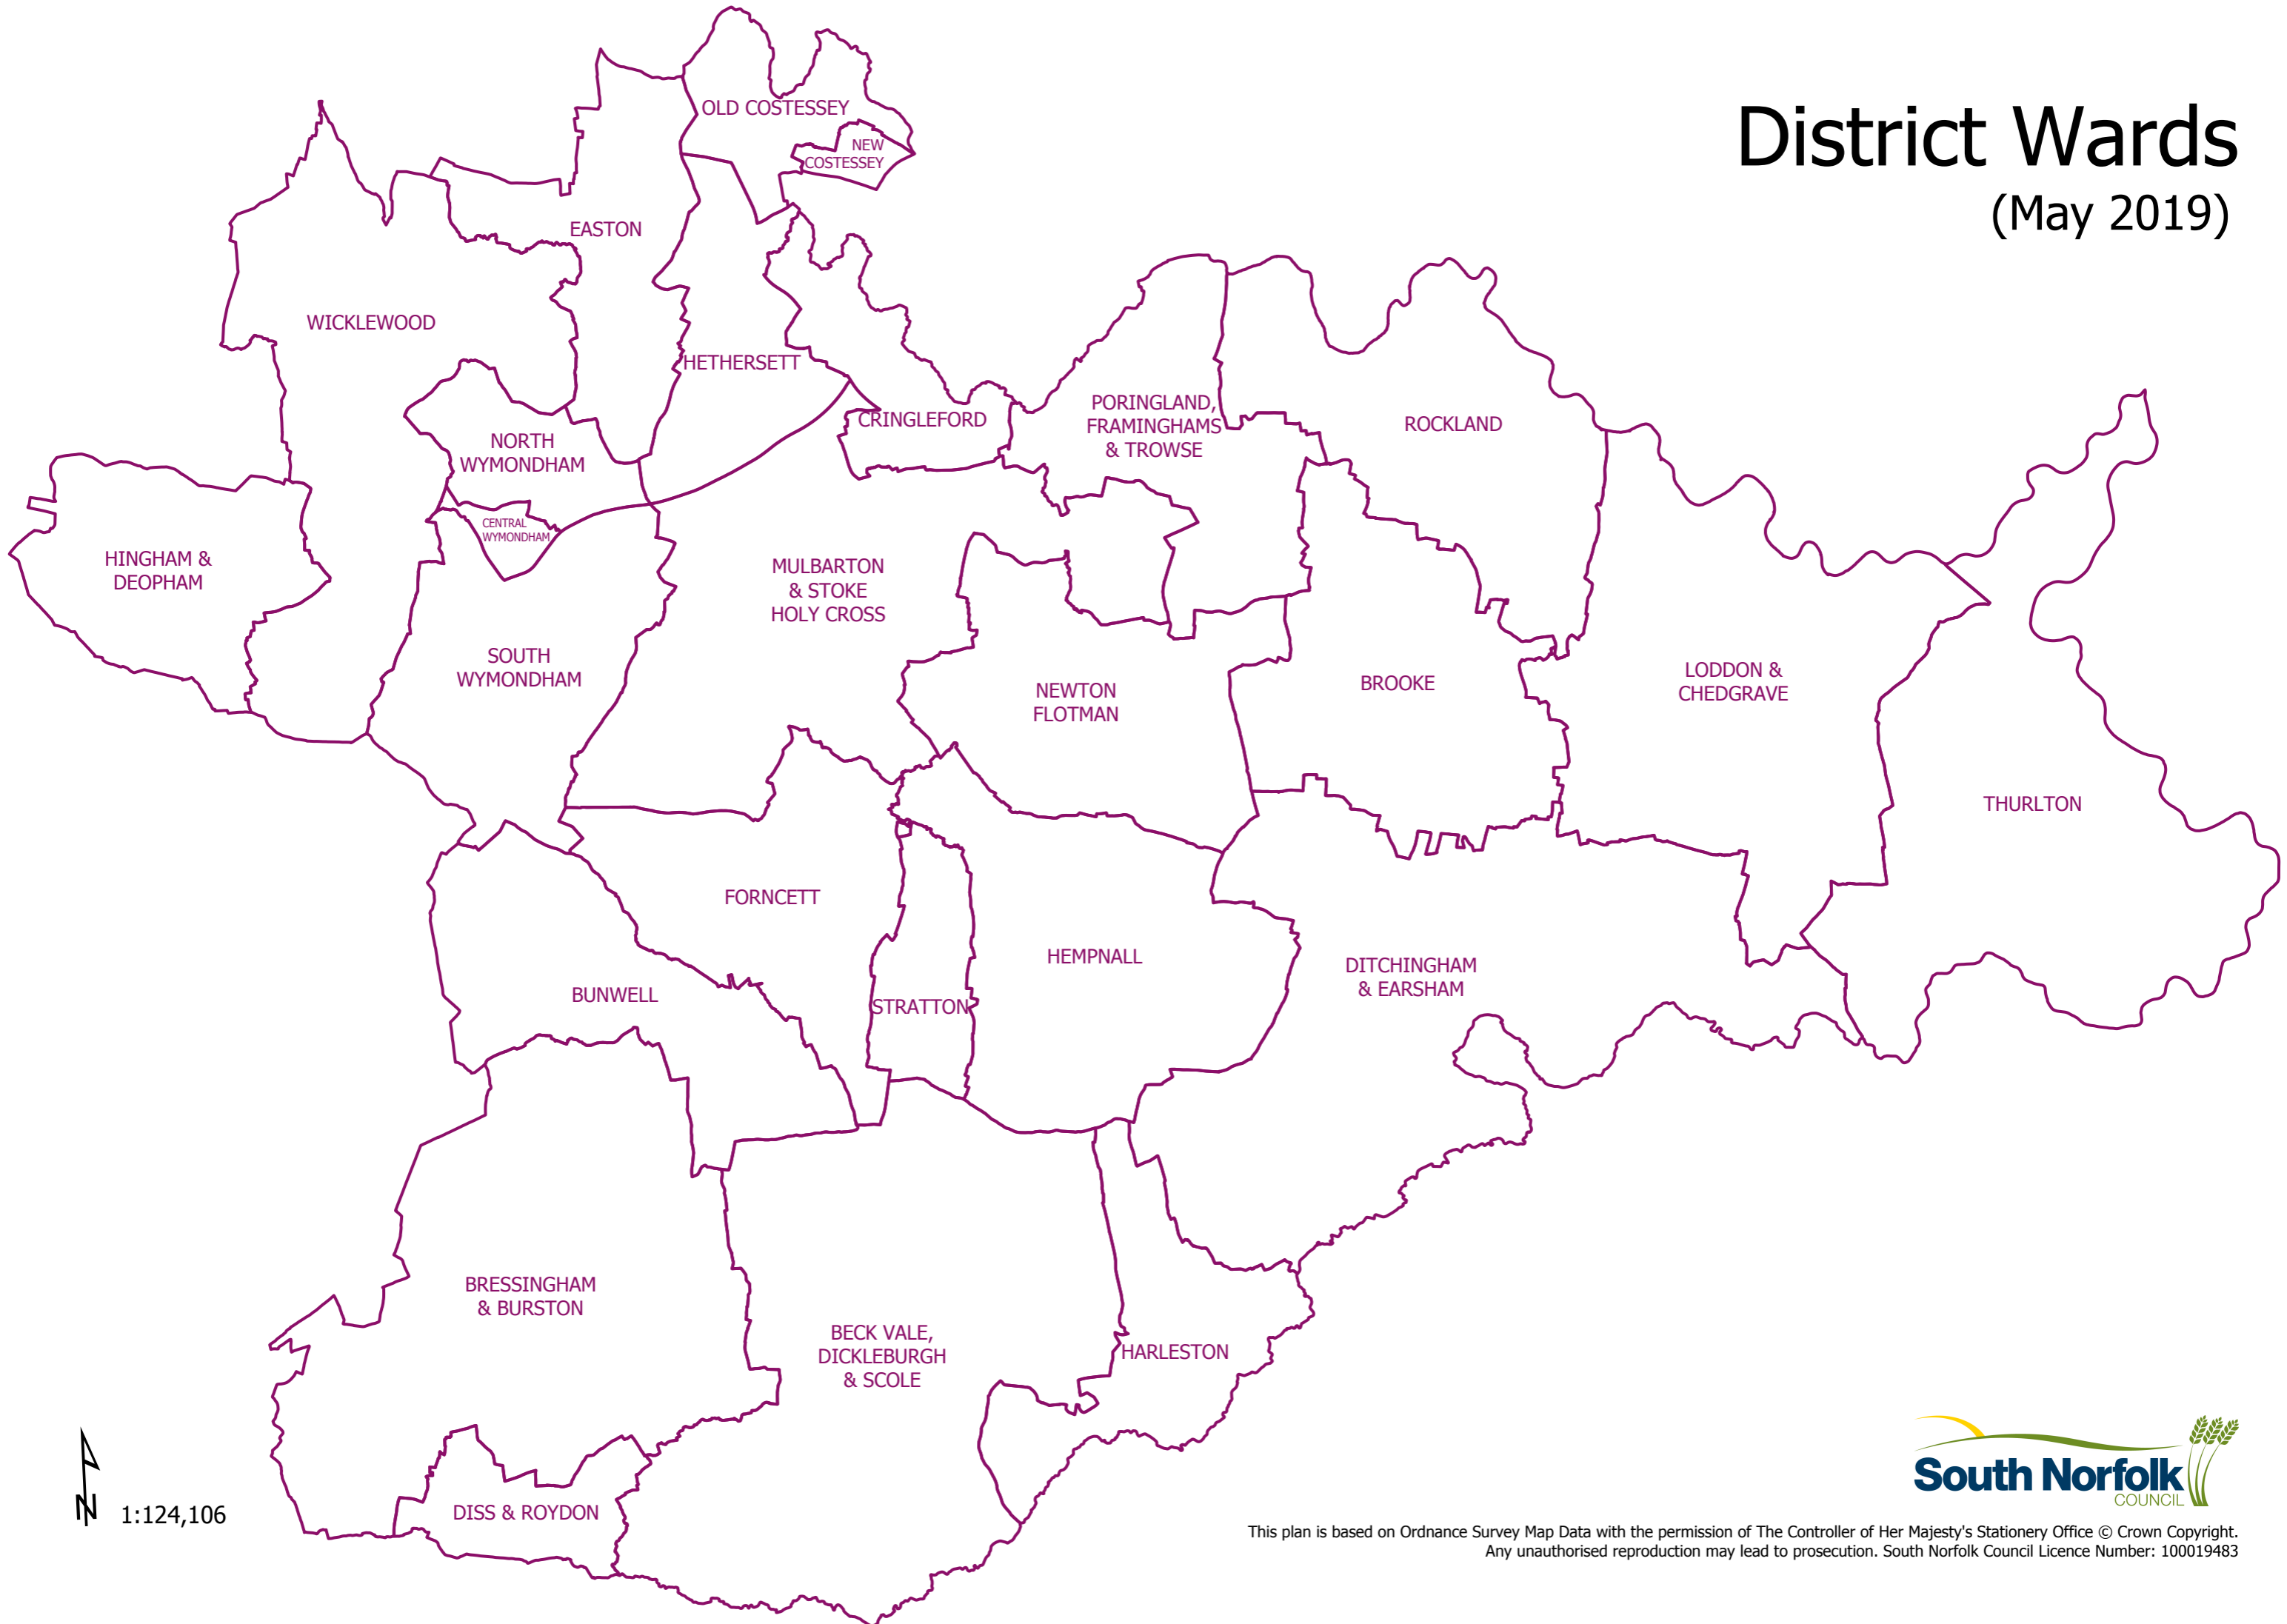

District Wards

(May 2019)

1:124,106

This plan is based on Ordnance Survey Map Data with the permission of The Controller of Her Majesty's Stationery Office © Crown Copyright. Any unauthorised reproduction may lead to prosecution. South Norfolk Council Licence Number: 100019483